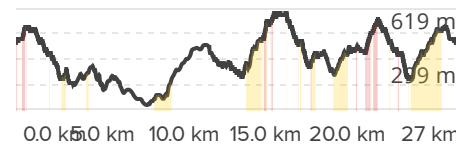

Scale 1: 72572 Datum WGS84

1,077m ascent

**Can't be Arsed - REV5**

Jimna, QLD

**AAA RACING AU**